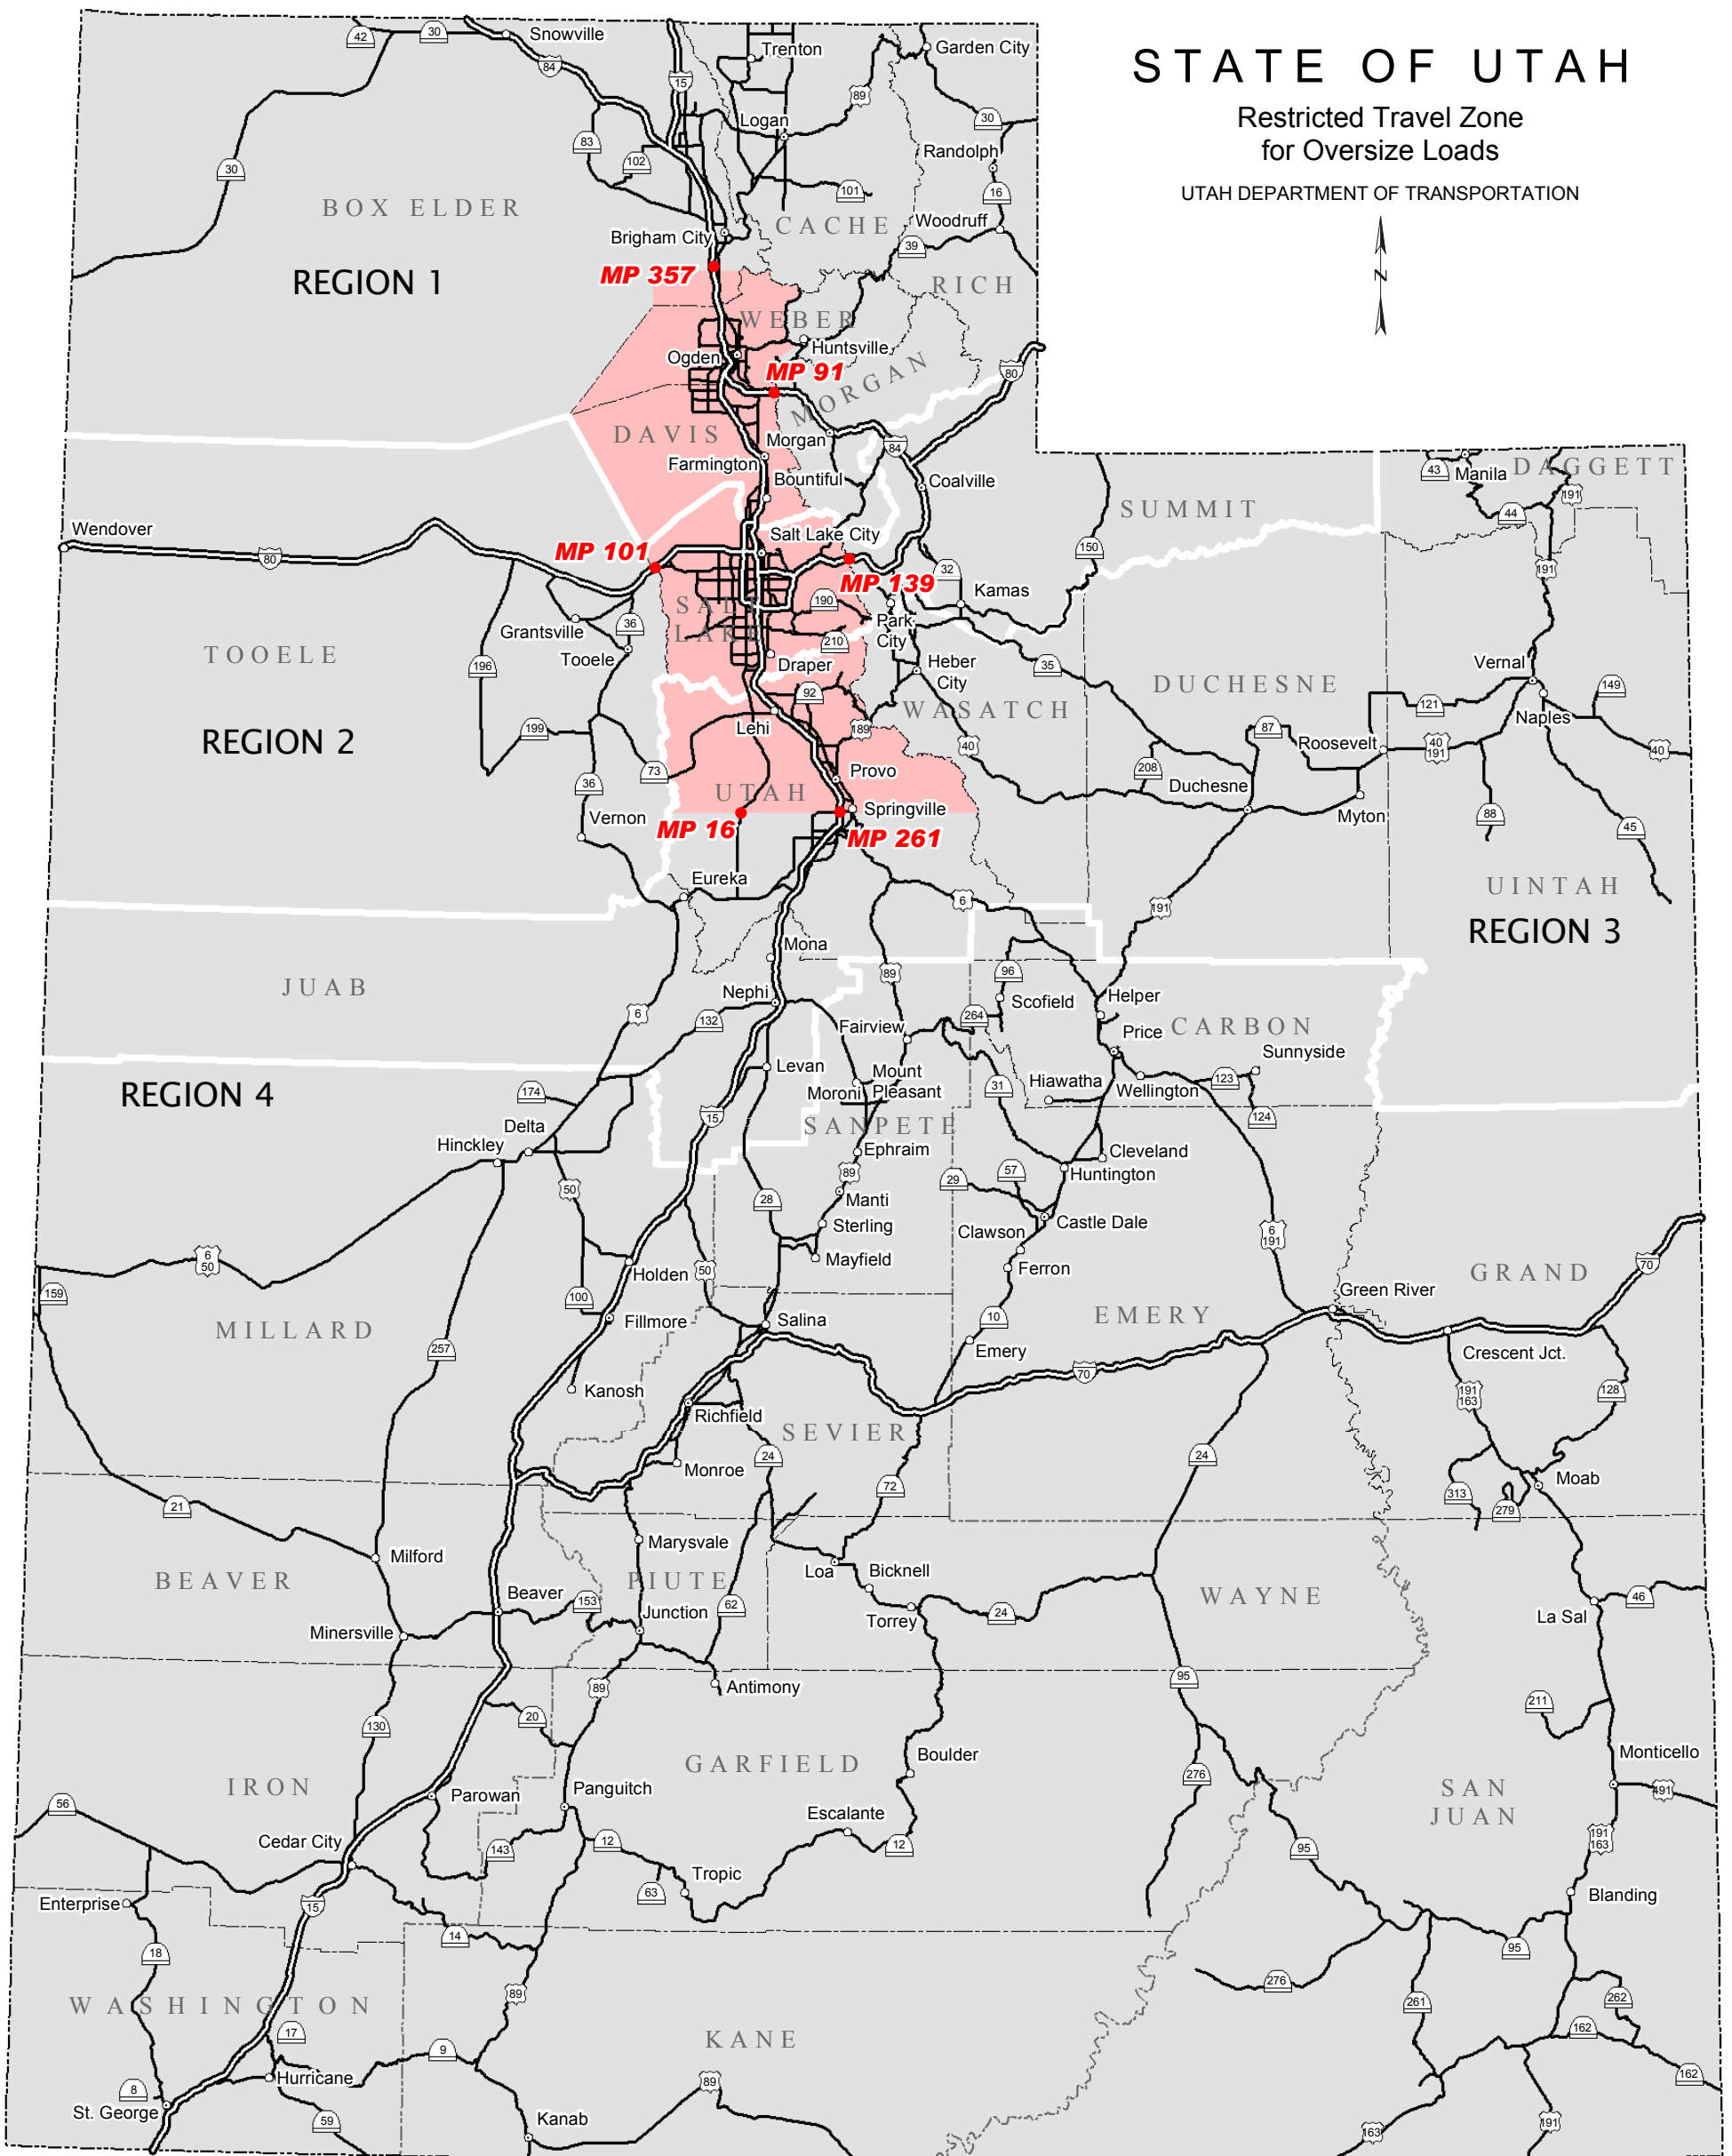

# STATE OF UTAH

## Restricted Travel Zone for Oversize Loads

UTAH DEPARTMENT OF TRANSPORTATION

Restriction zone apply's to all loads in excess of 10' W, 105' L, 14'6" H.

\* Restricted time of travel is from 6:00-9:00 AM and 3:30-6:00 PM M-F