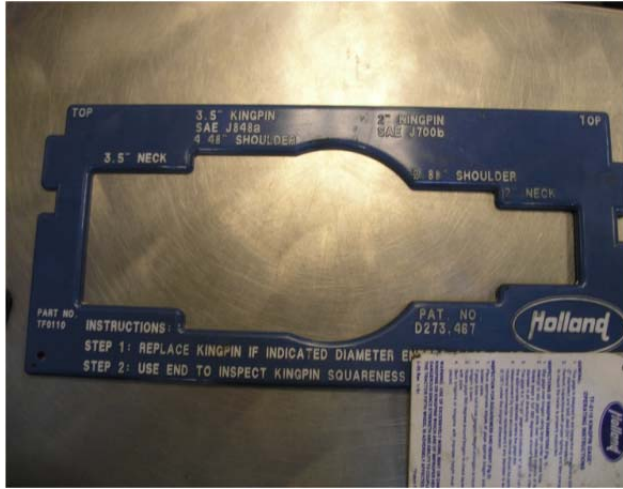

## Safety Inspection Tools

Safety Inspection Manual

Tape Measure

Brake Drum Gauge

Dial Indicator

Tire Pressure Gauge

Micrometer (Caliper or Rotor Gauge)

## Safety Inspection Tools Continued

Tint Meter

Bonded Brake Gauge

Tread Depth Gauge

Riveted Brake Gauge

Disc Brake Gauge

## Safety Inspection Tools (Tractor/Trailer/Bus)

King Pin Guage (Heavy Duty Only)

Fifth Wheel Jaw Tester (Heavy Duty Only)

Heavy Duty Drum Gauge (Heavy Duty Only)