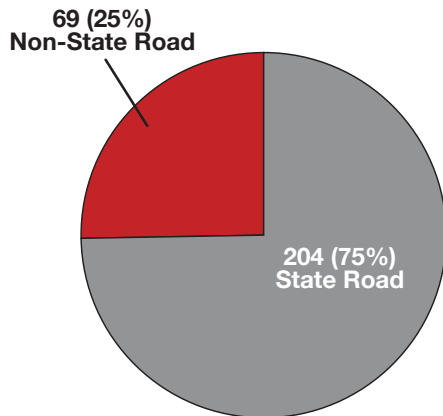

## HOLIDAY WEEKEND FATALITIES

# Zero<sup>®</sup> Fatalities

A Goal We Can All Live With

Light Condition

Roadway Surface Condition

Urban vs Rural  
Fatalities

Utah Residents vs  
Out-of-State Travelers

# zero<sup>®</sup> Fatalities

A Goal We Can All Live With

Jurisdiction

Male and Female  
Fatalities

Age Breakdown

Weather Condition