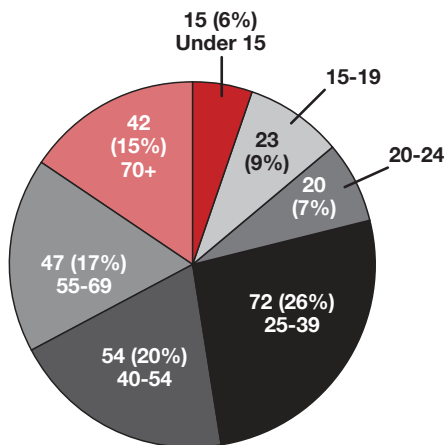

## FATALITY TYPE

(a fatality may appear in multiple categories)

## HOLIDAY WEEKEND FATALITIES

# zero<sup>®</sup> Fatalities

A Goal We Can All Live With

Jurisdiction

Male and Female  
Fatalities

Age Breakdown

Weather Condition

## FATALITIES BY COUNTY

Salt Lake		68
Utah		26
Cache		21
Weber		16
Washington		15
Box Elder		12
San Juan		12
Davis		11
Grand		11
Iron		11
Wasatch		10
Tooele		9
Millard		8
Juab		7
Carbon		4
Emery		4
Summit		4
Uintah		4
Daggett		3
Duchesne		3
Morgan		3
Sanpete		3
Sevier		3
Rich		2
Beaver		1
Garfield		1
Kane		1