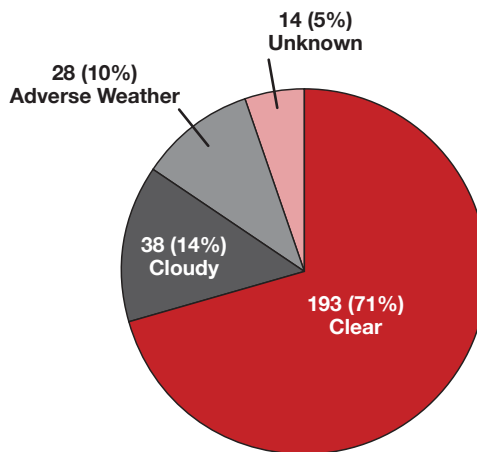

## HOLIDAY WEEKEND FATALITIES

# Zero<sup>®</sup> Fatalities

A Goal We Can All Live With

Light Condition

Roadway Surface Condition

Urban vs Rural  
Fatalities

Utah Residents vs  
Out-of-State Travelers

# zero<sup>®</sup> Fatalities

A Goal We Can All Live With

Jurisdiction

Male and Female  
Fatalities

Age Breakdown

Weather Condition

## FATALITIES BY COUNTY

Salt Lake		68
Utah		26
Cache		21
Weber		16
Washington		15
Box Elder		12
San Juan		12
Davis		11
Grand		11
Iron		11
Wasatch		10
Tooele		9
Millard		8
Juab		7
Carbon		4
Emery		4
Summit		4
Uintah		4
Daggett		3
Duchesne		3
Morgan		3
Sanpete		3
Sevier		3
Rich		2
Beaver		1
Garfield		1
Kane		1