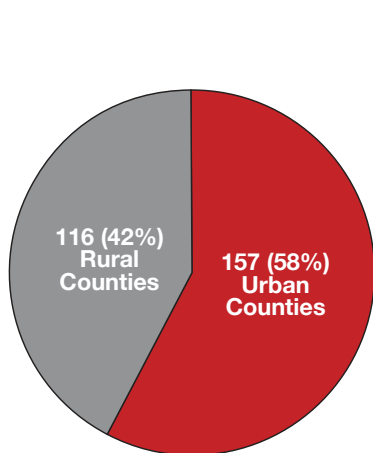

## FATALITY TYPE

(a fatality may appear in multiple categories)

## HOLIDAY WEEKEND FATALITIES

# Zero<sup>®</sup> Fatalities

A Goal We Can All Live With

Light Condition

Roadway Surface Condition

Urban vs Rural  
Fatalities

Utah Residents vs  
Out-of-State Travelers

# zero<sup>®</sup> Fatalities

A Goal We Can All Live With

Jurisdiction

Male and Female  
Fatalities

Age Breakdown

Weather Condition