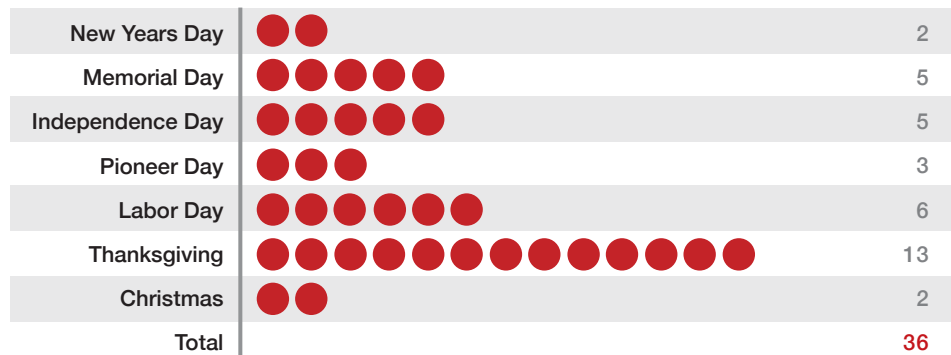

# zero<sup>®</sup> Fatalities

A Goal We Can All Live With

## FATALITY TYPE

(a fatality may appear in multiple categories)

## HOLIDAY WEEKEND FATALITIES