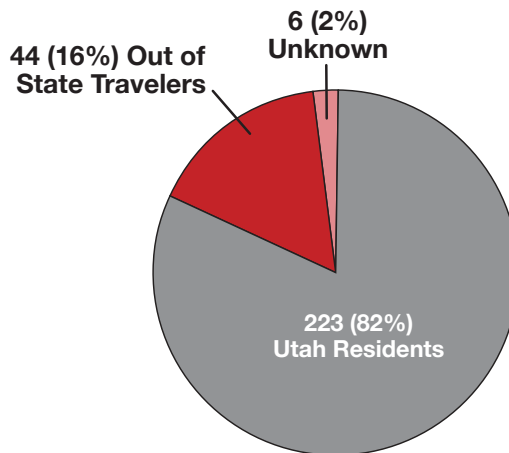

## HOLIDAY WEEKEND FATALITIES

# Zero<sup>®</sup> Fatalities

A Goal We Can All Live With

Light Condition

Roadway Surface Condition

Urban vs Rural  
Fatalities

Utah Residents vs  
Out-of-State Travelers

# zero<sup>®</sup> Fatalities

A Goal We Can All Live With

Jurisdiction

Male and Female  
Fatalities

Age Breakdown

Weather Condition