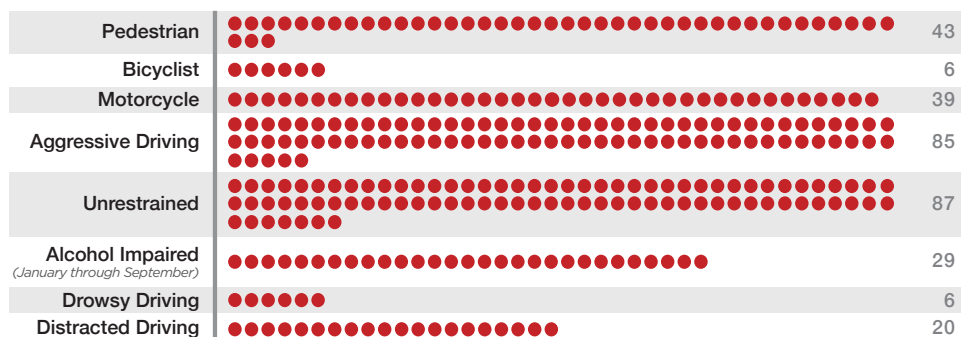

# zero<sup>®</sup> Fatalities

A Goal We Can All Live With

## FATALITY TYPE

(a fatality may appear in multiple categories)

## HOLIDAY WEEKEND FATALITIES

# Zero<sup>®</sup> Fatalities

A Goal We Can All Live With

Light Condition

Roadway Surface Condition

Urban vs Rural  
Fatalities

Utah Residents vs  
Out-of-State Travelers