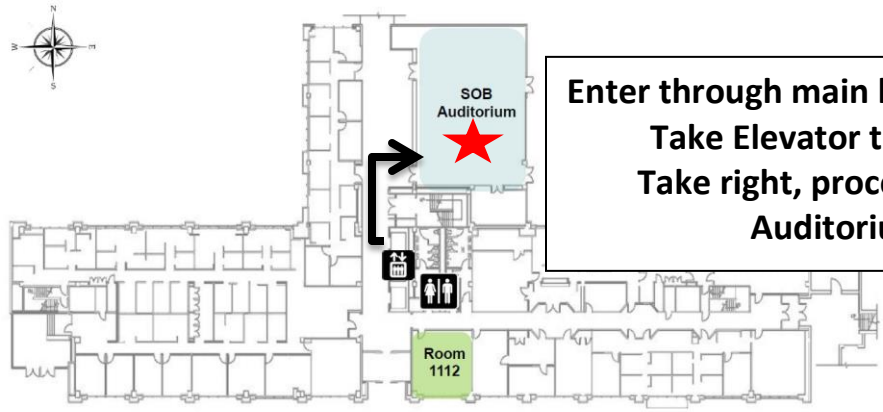

UTAH STATE CAPITOL COMPLEX

Entrance is in the State Office Building (North Building)

**UTAH STATE CAPITOL COMPLEX
STATE OFFICE BUILDING LEVEL 1**

**Enter through main lobby entrance.
Take Elevator to LEVEL 1.
Take right, proceed to SOB Auditorium.**

(LEVEL 1 FLOOR LAYOUT)