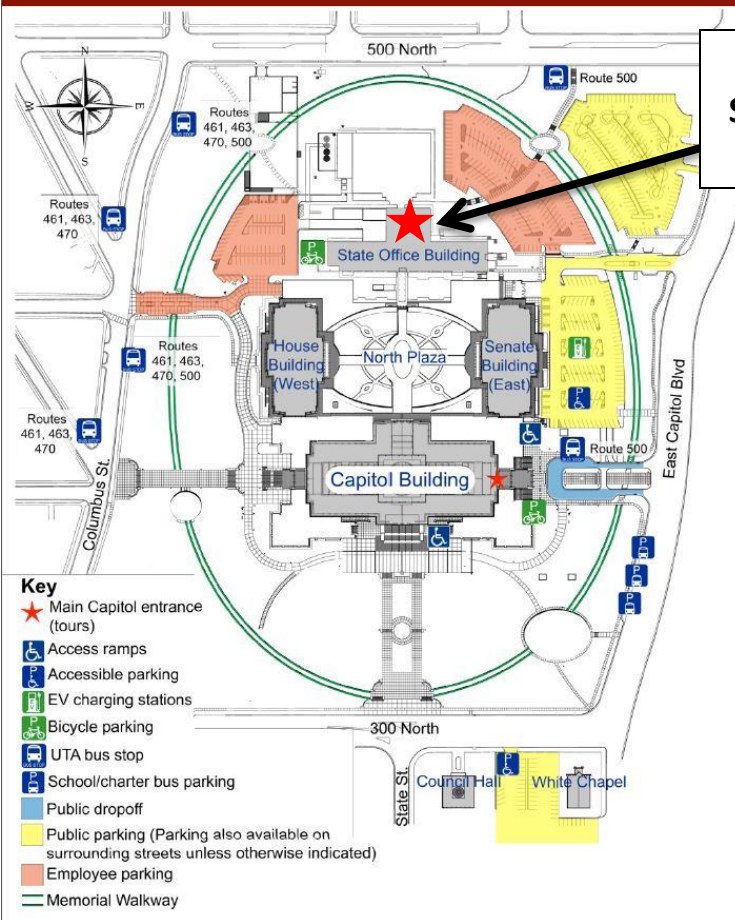

UTAH STATE CAPITOL COMPLEX

Entrance is in the State Office Building (North Building)

**UTAH STATE CAPITOL COMPLEX
STATE OFFICE BUILDING LEVEL 1**

**Enter through main lobby entrance.
Take Elevator to LEVEL 1.
Take right, proceed to SOB Auditorium.**

(LEVEL 1 FLOOR LAYOUT)