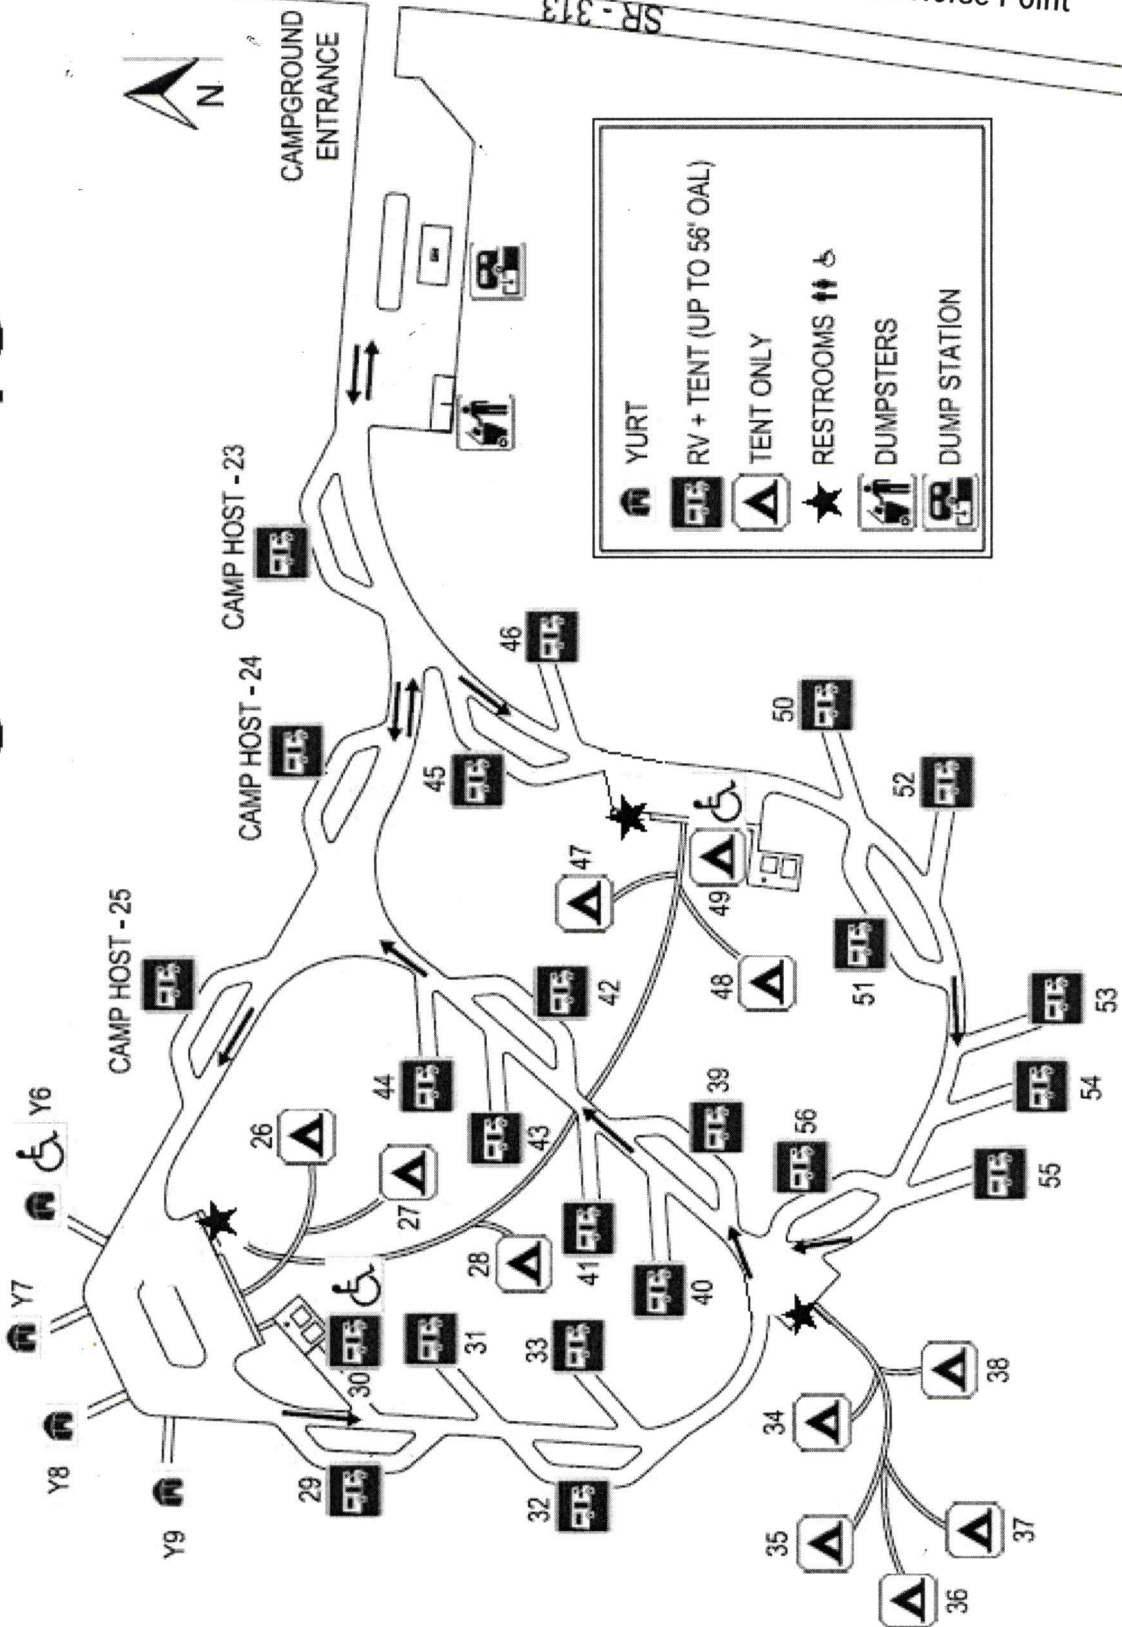

Wingate Campground

To Kayenta Campground
& Visitor Center

To Dead Horse Point

	YURT
	RV + TENT (UP TO 56' OAL)
	TENT ONLY
	RESTROOMS ♣ ♣
	DUMPSTERS
	DUMP STATION